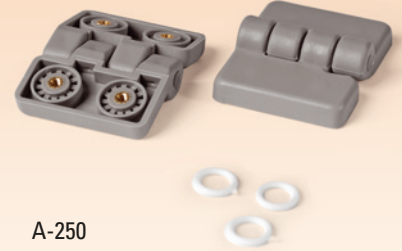

A-45

NICKEL PLATED METAL LOCK

A-45

A-250

SEALED HINGE

A-250

KL-40

STAINLESS HINGE SET

KL-40

KL-50

STAINLESS LATCH (compatible with EC-1515, EC-1722 and EC-2818)

KL-50

KL-55

STAINLESS LATCH SET (SMALL)

KL-55

KL-60

STAINLESS HOOK SET

KL-60

KL-70

STAINLESS LATCH (compatible with EC-2828, EC-3040 and EC-4050)

KL-70

KL-75

STAINLESS LATCH SET (LARGE)

KL-75