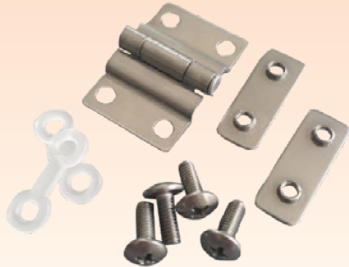

A-45

NICKEL PLATED METAL LOCK

A-45

A-250

SEALED HINGE

A-250

KL-40

STAINLESS HINGE SET

KL-40

KL-50

STAINLESS LATCH (compatible with EC-1515, EC-1722 and EC-2818)

KL-50

KL-55

STAINLESS LATCH SET (SMALL)

KL-55

KL-60

STAINLESS HOOK SET

KL-60

KL-70

STAINLESS LATCH (compatible with EC-2828, EC-3040 and EC-4050)

KL-70

KL-75

STAINLESS LATCH SET (LARGE)

KL-75